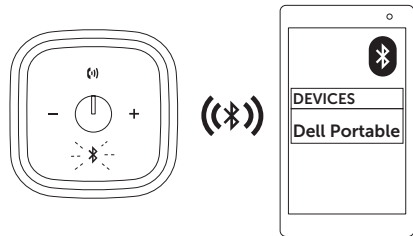

2 Pair the Dell portable speaker