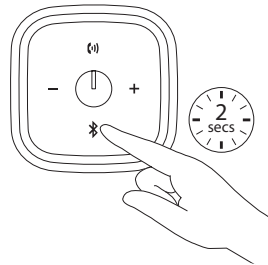

2 Pair the Dell portable speaker